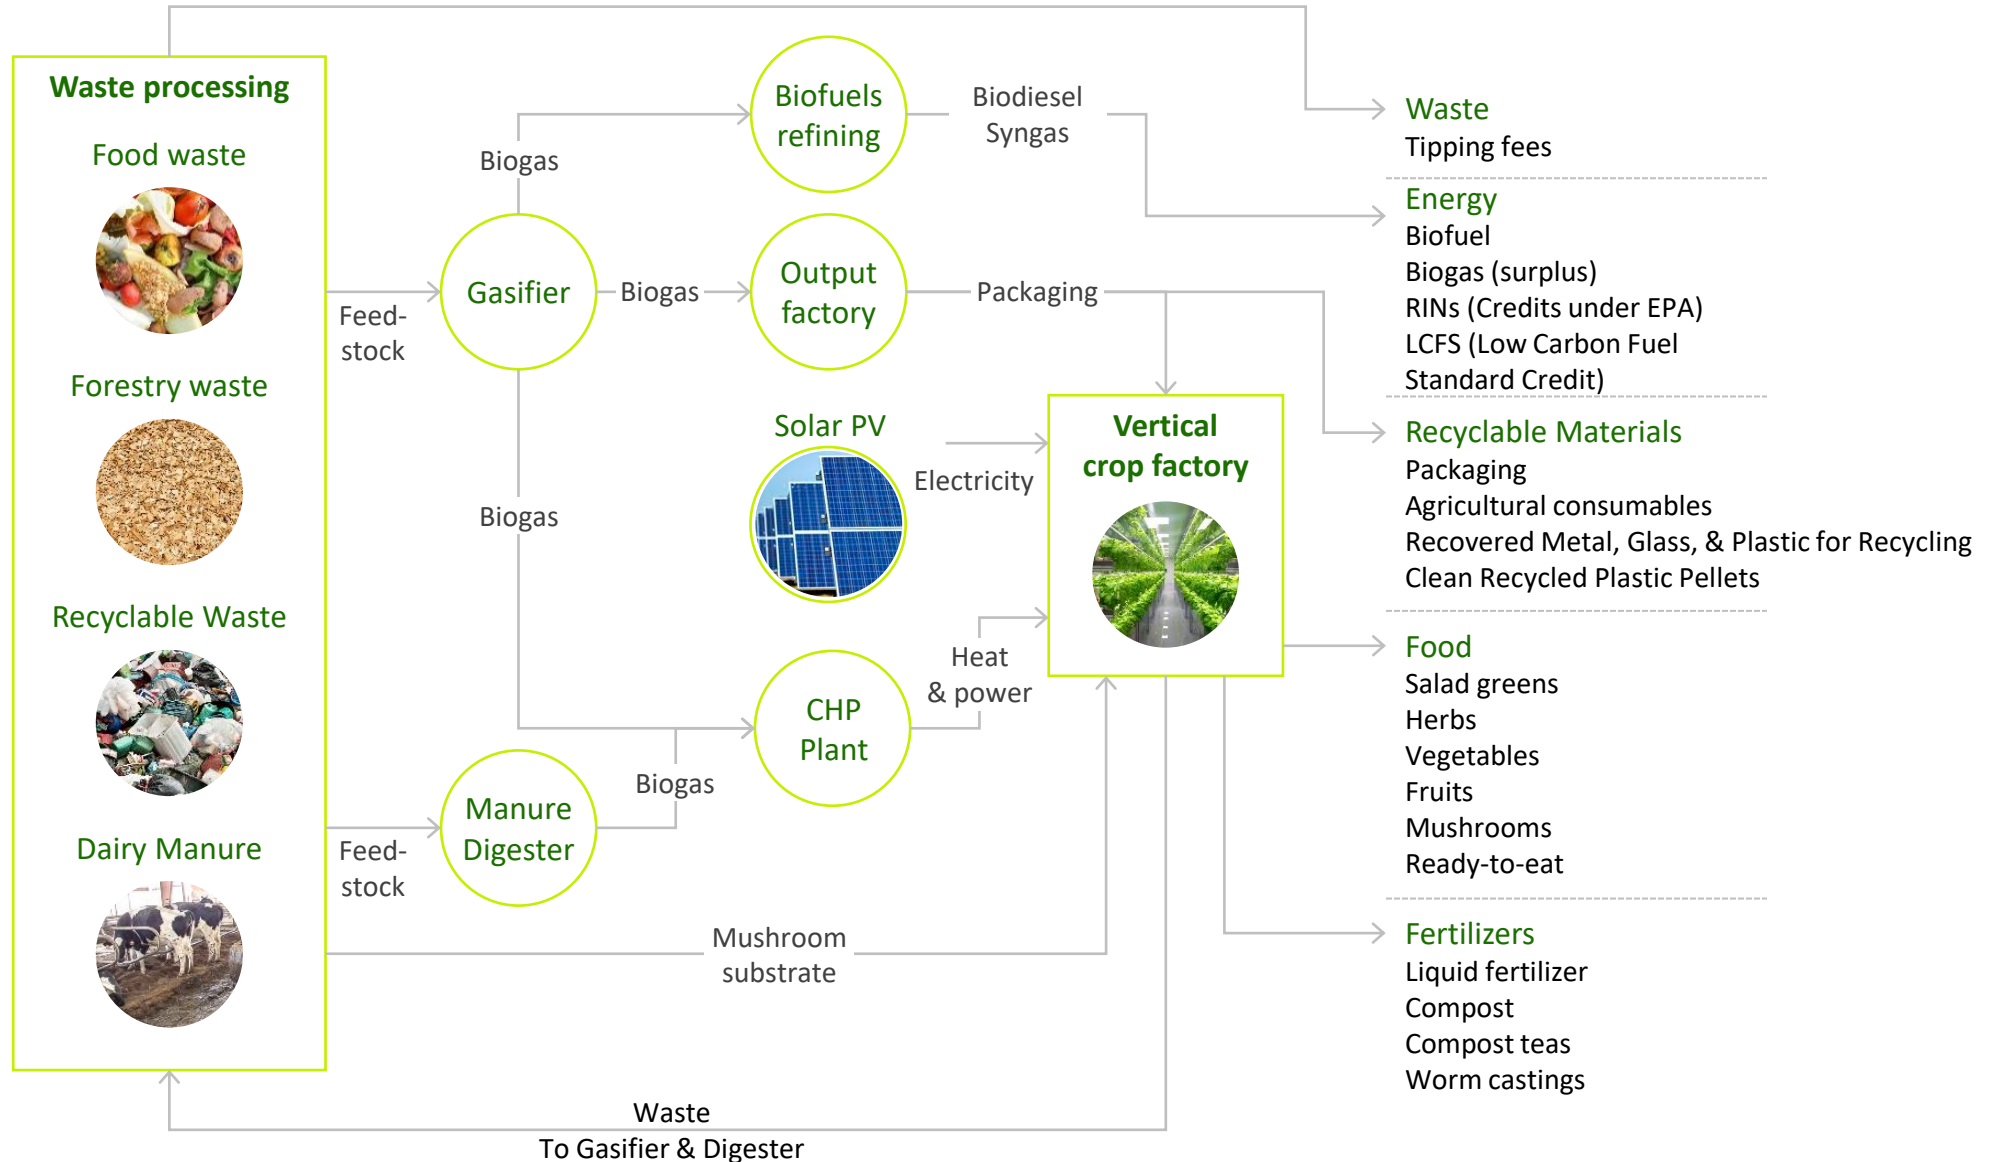

ESG Develops Circular Economy Carbon-Negative Integrated Food-Energy-Waste (FEW) Systems That Are Scalable And can be Replicated Worldwide

BEYOND
NET ZERO
–
CARBON
NEGATIVE

Integrated Carbon-Negative Food-Energy-Waste (FEW) System

“Waste is a design flaw. As in nature, it doesn’t exist.”

National
Geographic,
March 2020

Integrated Carbon-Negative Food-Energy-Waste (FEW) System

Circular Economy Drives ESG's Profitability by Eliminating Costs Our Competitors Pay