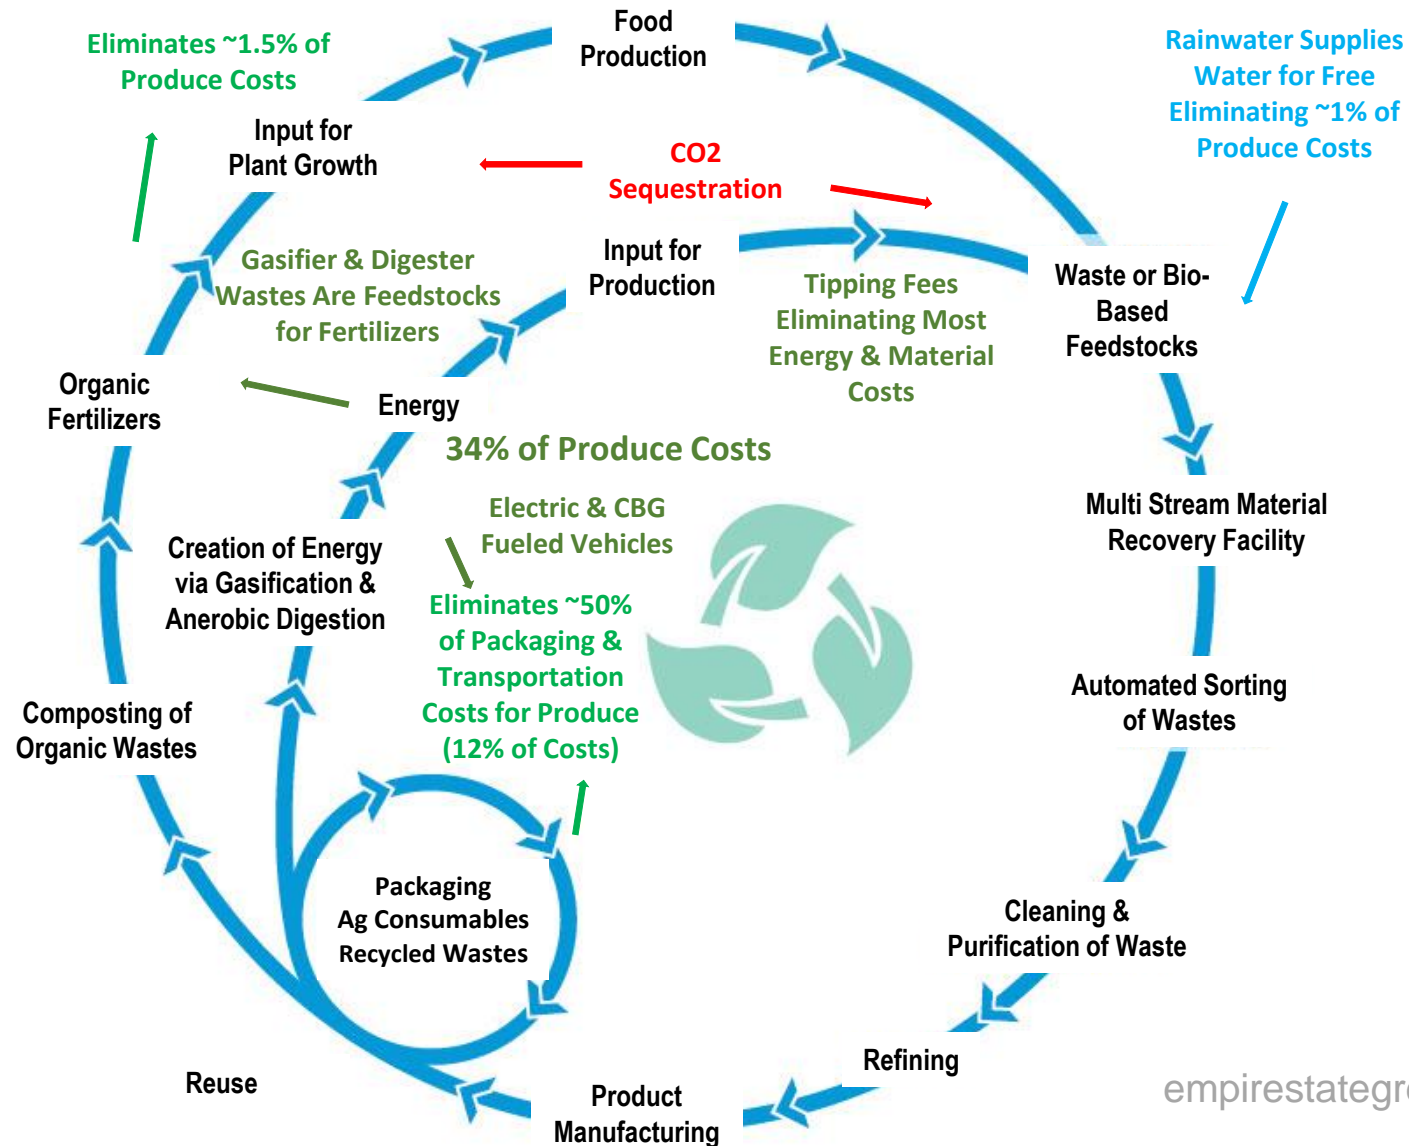

Circular Economy Drives ESG's Profitability by Eliminating Costs Our Competitors Pay

BEYOND
NET ZERO
-
CARBON
NEGATIVE

empirestategreenhouses.com